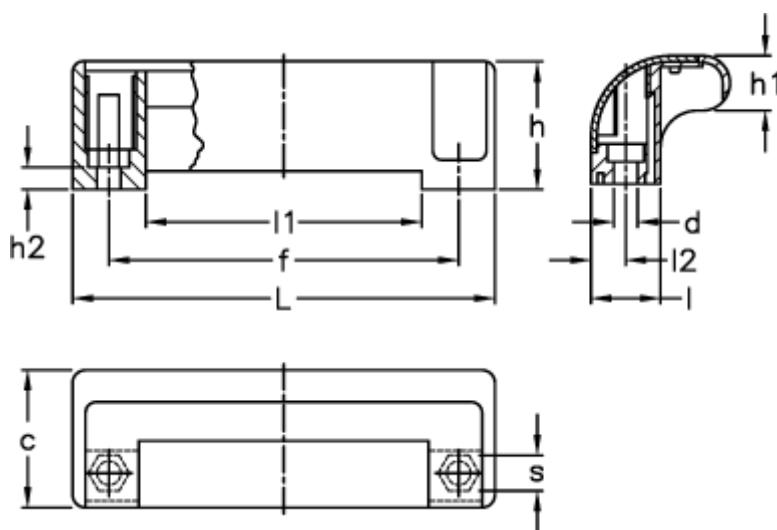

Article number: 2304138522

Description: E+G Guard safety handle
M.990/115 EH-6 Orange

Measures

c = 37.5

d = 6.5

f = 95,5 +/-0,5

h = 35

h1 = 15

h2 = 6

l = 19

L = 115

l1 = 75.5

l2 = 9.5

s = 10